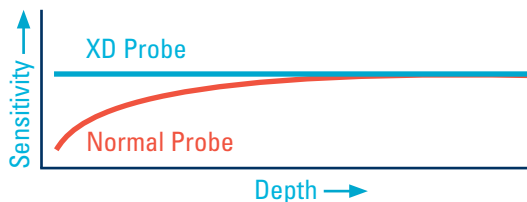

Obstetrical Doppler System

*The most precious sound
deserves precise digital
quality...Hear the difference!*

- Unmatched Digital Sound Quality
- Interchangeable Obstetrical Probes
- Breakthrough XD probes provide up to 56% increased sensitivity at shallow depths (2-5cm)

Vascular Doppler System

Hear the difference with digital quality!

- Unmatched Digital Sound Quality
- Interchangeable Vascular Probes
- Breakthrough XD probes provide up to 56% increased sensitivity at shallow depths (2-5cm)
- Cost saving rechargeable models
- Sized to fit comfortably in your hand and pocket
- **5 year Warranty** on ALL Labor and ALL Parts