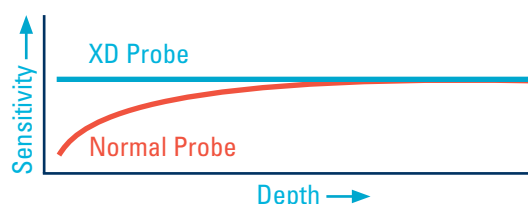

Obstetrical Doppler System

*The most precious sound
deserves precise digital
quality...Hear the difference!*

- Unmatched Digital Sound Quality
- Interchangeable Obstetrical Probes
- Breakthrough XD probes provide up to 56% increased sensitivity at shallow depths (2-5cm)

Vascular Doppler System

Hear the difference with digital quality!

- Unmatched Digital Sound Quality
- Interchangeable Vascular Probes
- Breakthrough XD probes provide up to 56% increased sensitivity at shallow depths (2-5cm)
- Cost saving rechargeable models
- Sized to fit comfortably in your hand and pocket
- **5 year Warranty** on ALL Labor and ALL Parts