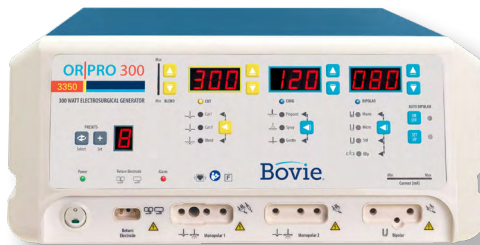

Bovie®

OPTIMAL CONTROL - BETTER OUTCOMES

A1250S Specialist PRO

BV-1253B Footswitch
(a \$454 value!)

A2350 Surgi-Center PRO

OR

A3350 OR PRO

BV-1253B Footswitch
(a \$454 value!)

AND

BV-1254B Footswitch
(a \$206 value!)

Buy the A1250S Electrocautery Generator, Get BV-1253B footswitch at no additional charge.
Buy the A2350 or A3350 Electrocautery Generator, Get BV-1253B and BV-1254B footswitches at no additional charge.
All [Rebate Forms](#) must be completed by April 30, 2021. Please allow 4-6 weeks for delivery.