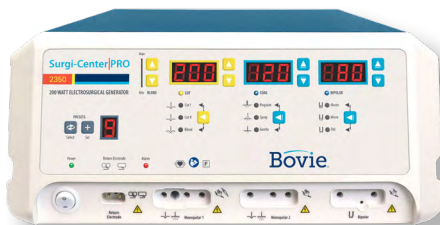

Bovie®

OPTIMAL CONTROL - BETTER OUTCOMES

A1250S Specialist PRO

BV-1253B Footswitch
(a \$454 value!)

A2350 Surgi-Center PRO

OR

A3350 OR PRO

BV-1253B Footswitch
(a \$454 value!)

AND

BV-1254B Footswitch
(a \$206 value!)

Buy the A1250S Electrocautery Generator, Get BV-1253B footswitch at no additional charge.
Buy the A2350 or A3350 Electrocautery Generator, Get BV-1253B and BV-1254B footswitches at no additional charge.
All [Rebate Forms](#) must be completed by April 30, 2021. Please allow 4-6 weeks for delivery.