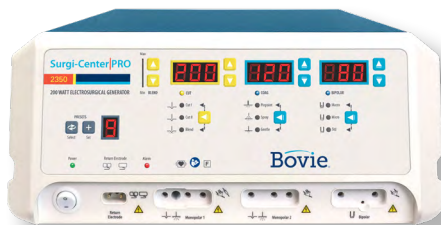

Bovie®

OPTIMAL CONTROL - BETTER OUTCOMES

A1250S Specialist PRO

BV-1253B Footswitch
(a \$454 value!)

A2350 Surgi-Center PRO

OR

BV-1253B Footswitch
(a \$454 value!)

AND

A3350 OR PRO

BV-1254B Footswitch
(a \$206 value!)

Buy the A1250S Electrocautery Generator, Get BV-1253B footswitch at no additional charge.
Buy the A2350 or A3350 Electrocautery Generator, Get BV-1253B and BV-1254B footswitches at no additional charge.
All [Rebate Forms](#) must be completed by April 30, 2021. Please allow 4-6 weeks for delivery.